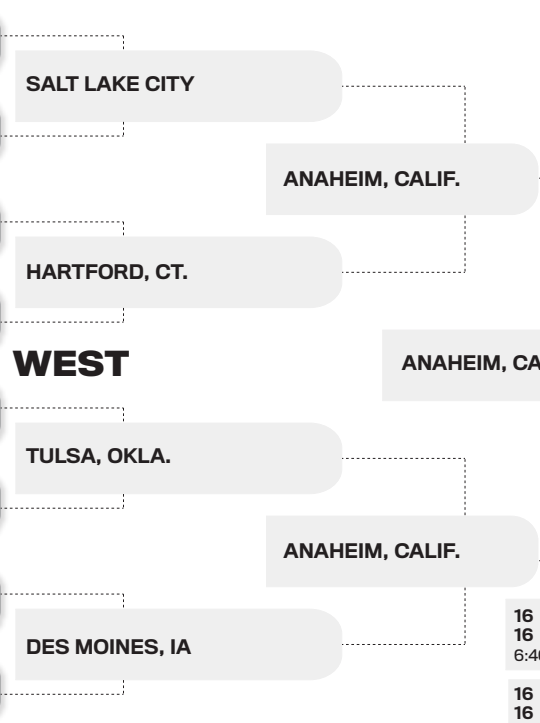

1. **North Carolina** (27-6) **1**
   Iona (17-15) **16**
   9:20, Friday, TNT | **Columbus, Ohio**
2. **Utah State** (28-6) **8**
   Washington (26-8) **9**
   6:50, Friday, TNT | **Columbus, Ohio**
3. **Auburn** (26-9) **5**
   New Mexico State (30-4) **12**
   1:30, Thursday, TNT | **Salt Lake City**
4. **Kansas** (25-9) **4**
   Northeastern (23-10) **13**
   4, Thursday, TNT | **Salt Lake City**
5. **Iowa State** (23-11) **6**
   Ohio State (19-14) **11**
   9:50, Friday, TBS | **Tulsa, Okla.**
6. **Houston** (31-3) **3**
   Georgia State (24-9) **14**
   7:20, Friday, TBS | **Tulsa, Okla.**
7. **Wofford** (29-4) **7**
   Seton Hall (20-13) **10**
   9:40, Thursday, CBS | **Jacksonville, Fla.**
8. **Kentucky** (27-6) **2**
   Abilene Christian (27-6) **15**
   7:10, Thursday, CBS | **Jacksonville, Fla.**