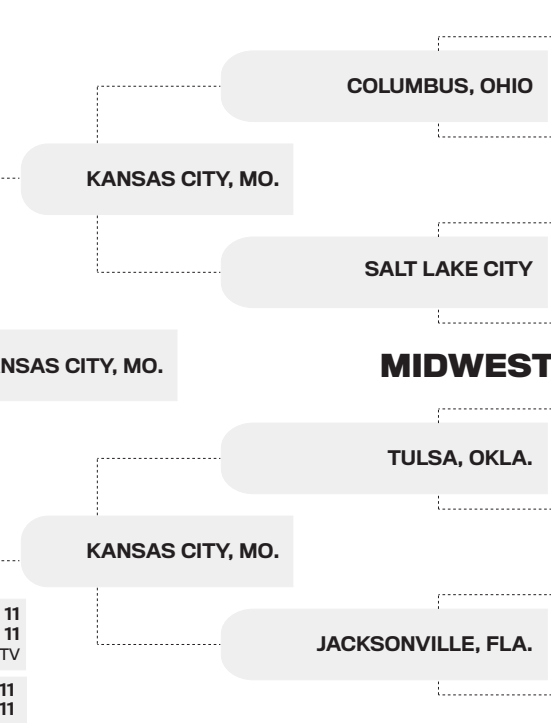

1. **North Carolina** (27-6) **1**
   Iona (17-15) **16**
   9:20, Friday, TNT | **Columbus, Ohio**
2. **Utah State** (28-6) **8**
   Washington (26-8) **9**
   6:50, Friday, TNT | **Columbus, Ohio**
3. **Auburn** (26-9) **5**
   New Mexico State (30-4) **12**
   1:30, Thursday, TNT | **Salt Lake City**
4. **Kansas** (25-9) **4**
   Northeastern (23-10) **13**
   4, Thursday, TNT | **Salt Lake City**
5. **Iowa State** (23-11) **6**
   Ohio State (19-14) **11**
   9:50, Friday, TBS | **Tulsa, Okla.**
6. **Houston** (31-3) **3**
   Georgia State (24-9) **14**
   7:20, Friday, TBS | **Tulsa, Okla.**
7. **Wofford** (29-4) **7**
   Seton Hall (20-13) **10**
   9:40, Thursday, CBS | **Jacksonville, Fla.**
8. **Kentucky** (27-6) **2**
   Abilene Christian (27-6) **15**
   7:10, Thursday, CBS | **Jacksonville, Fla.**