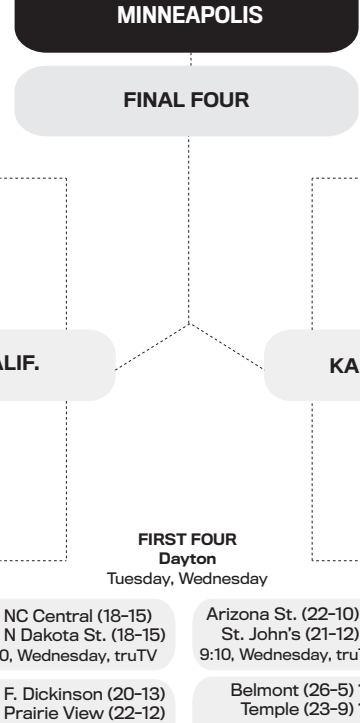

1. **North Carolina** (27-6) **1**
   Iona (17-15) **16**
   9:20, Friday, TNT | **Columbus, Ohio**
2. **Utah State** (28-6) **8**
   Washington (26-8) **9**
   6:50, Friday, TNT | **Columbus, Ohio**
3. **Auburn** (26-9) **5**
   New Mexico State (30-4) **12**
   1:30, Thursday, TNT | **Salt Lake City**
4. **Kansas** (25-9) **4**
   Northeastern (23-10) **13**
   4, Thursday, TNT | **Salt Lake City**
5. **Iowa State** (23-11) **6**
   Ohio State (19-14) **11**
   9:50, Friday, TBS | **Tulsa, Okla.**
6. **Houston** (31-3) **3**
   Georgia State (24-9) **14**
   7:20, Friday, TBS | **Tulsa, Okla.**
7. **Wofford** (29-4) **7**
   Seton Hall (20-13) **10**
   9:40, Thursday, CBS | **Jacksonville, Fla.**
8. **Kentucky** (27-6) **2**
   Abilene Christian (27-6) **15**
   7:10, Thursday, CBS | **Jacksonville, Fla.**